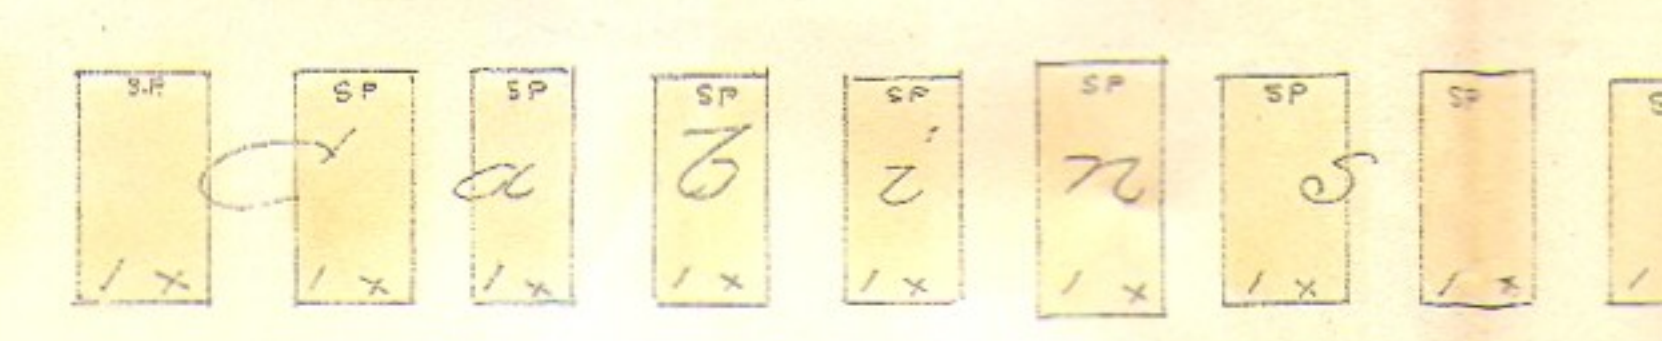

California Redwood Co's
Excelsior Mill Property.

Diagram of Mill
on
Gunthers or Indian Island
Eureka, Cal.

Humboldt Lumber Mill Co.
North Port Station, 7 miles from Arden Cal.
Mill corrugated galvanized iron roof
One Tank adjoining Mill
One Tank over 200 feet fall on Hillside
100' " which have attached to right hand on Mill 2" inch pipes through Mill
connections for hose, both outside and inside 17' diameter fitted. There are pumps
& backwash. Water pipes in every house.

DIAGRAM OF
Flandgan, Brosnan & Co's
Saw Mill.
situate on Humboldt Bay, 1 1/2 miles from P.O.
10 barrels of water on roof with buckets on each
3 " " " with buckets on 2nd floor
4 " " " near Engine room
Ladders to roof on both sides.
Blacksmith shop and slab fire over 100 feet from
Mill kept.