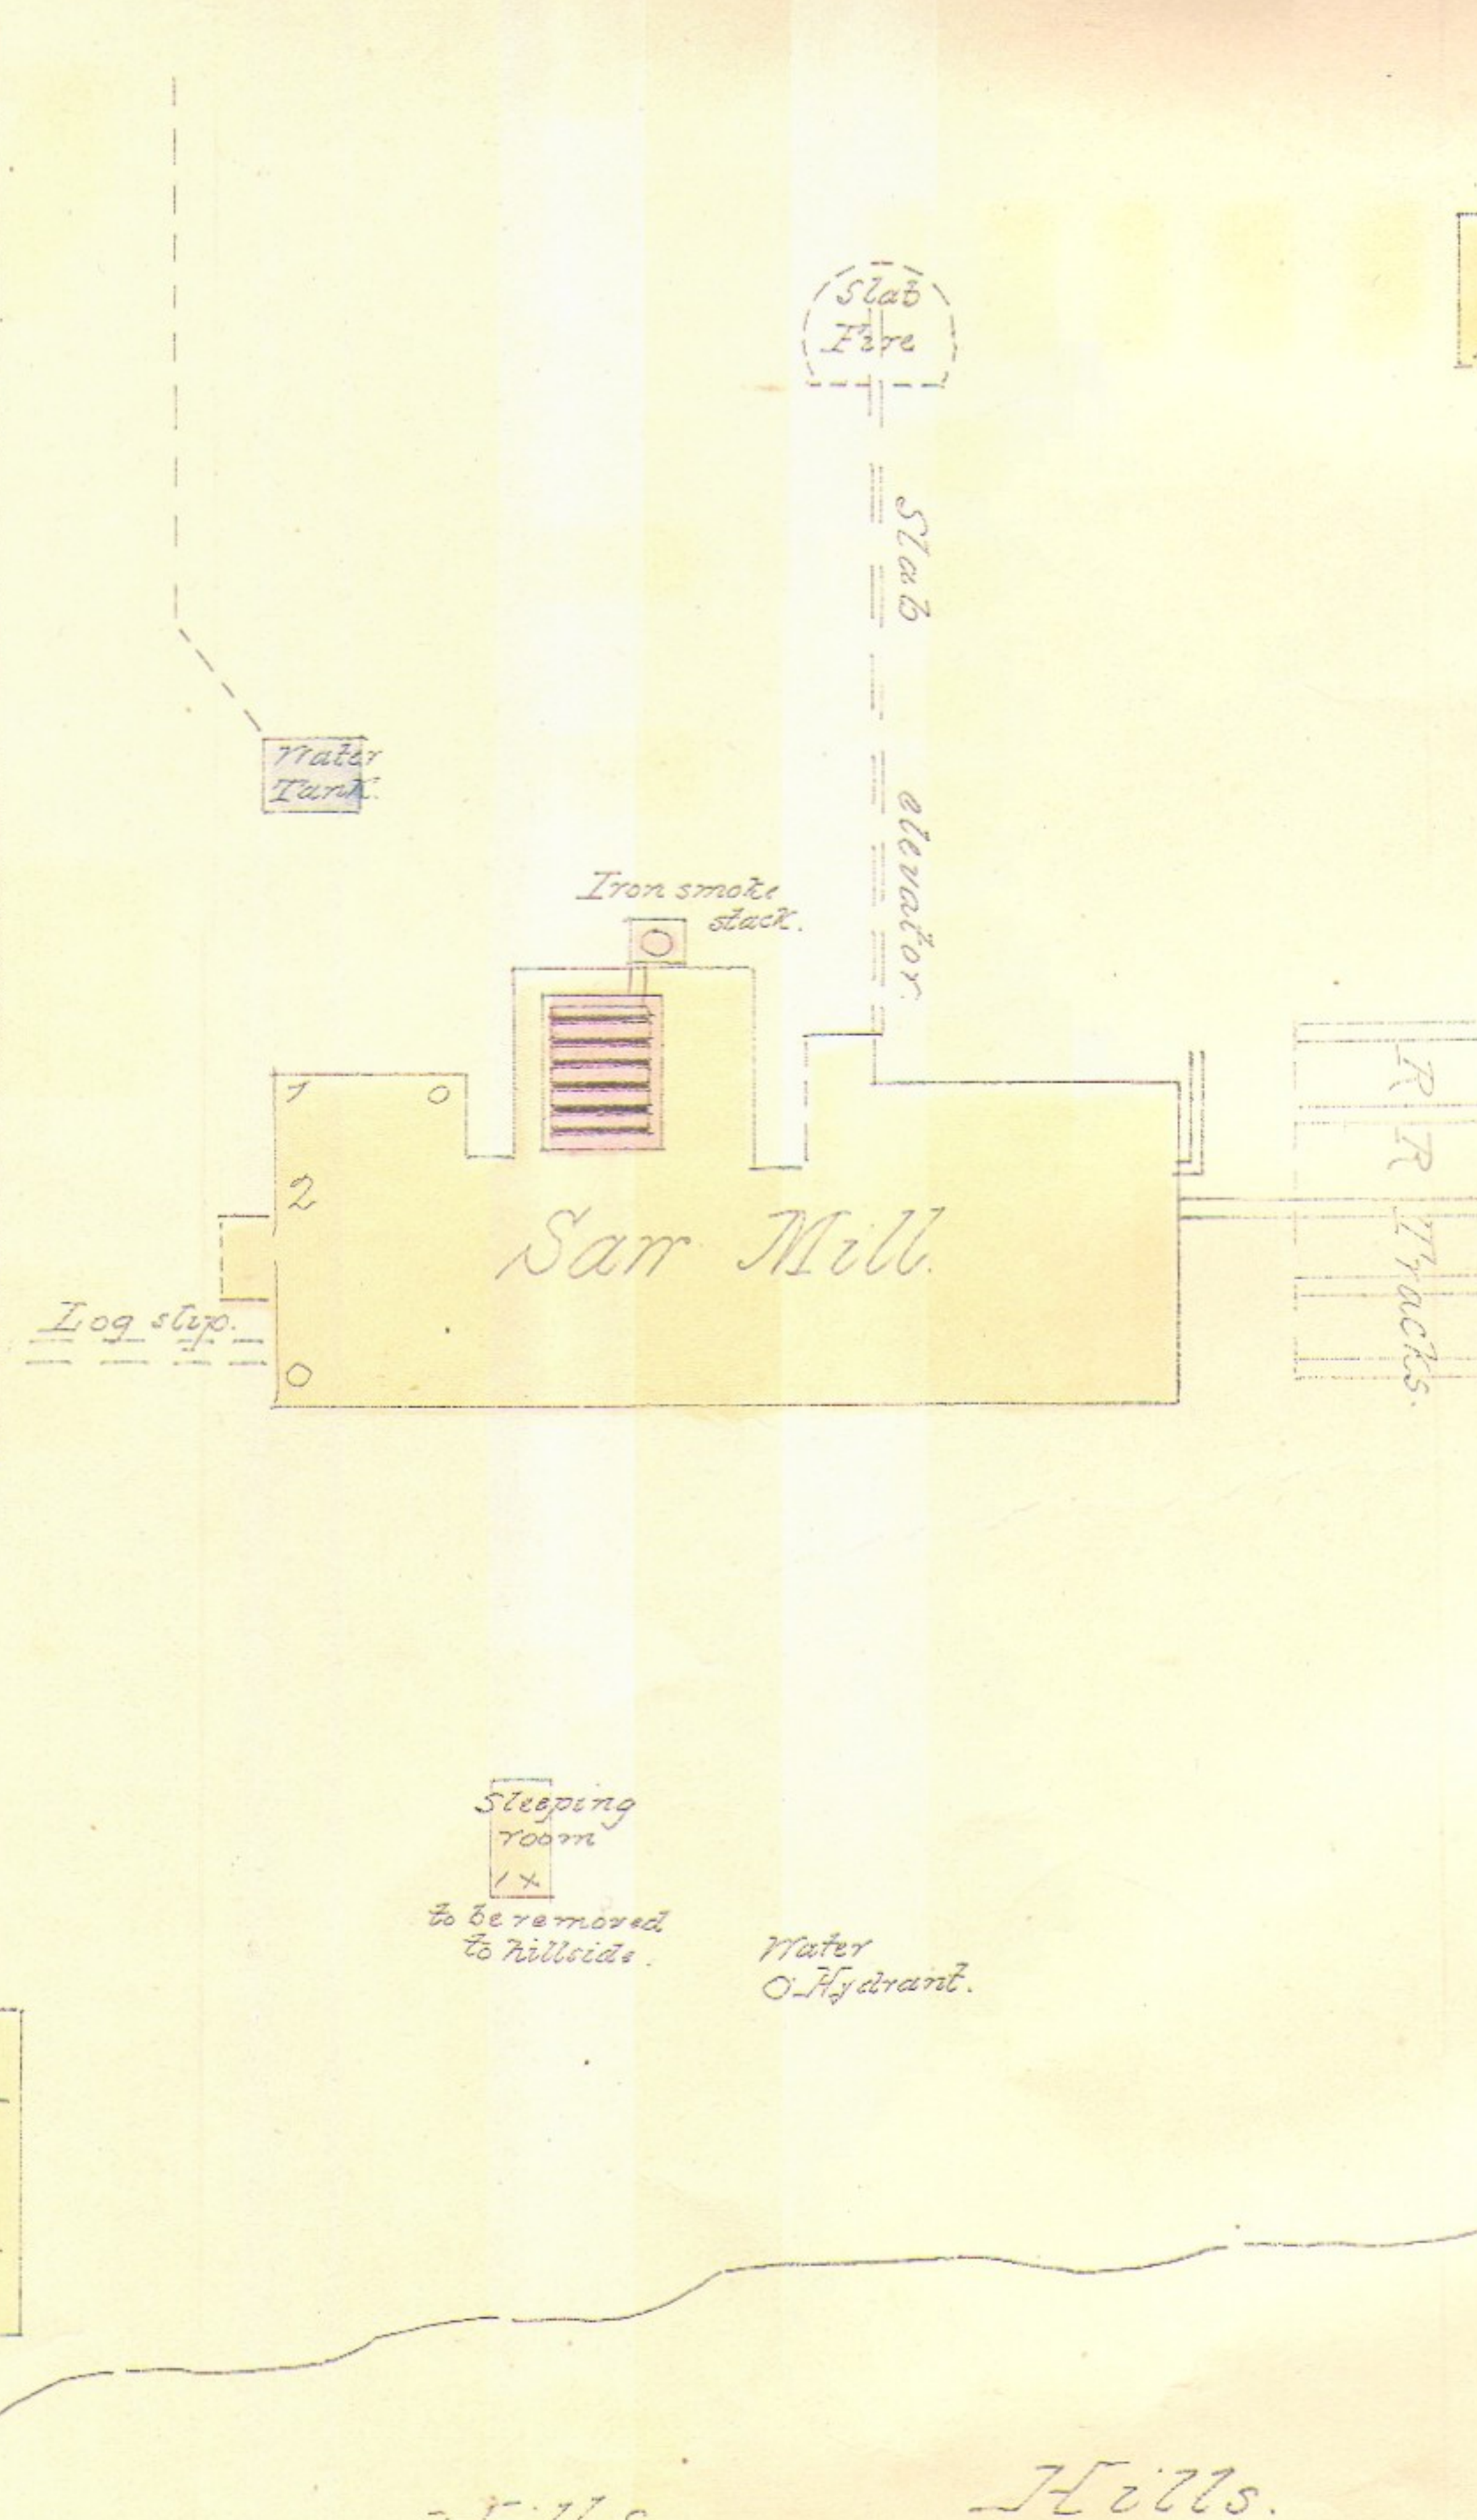

California Redwood Co's
Excelsior Mill Property.

Diagram of Mill
on
Gunthers or Indian Island
Eureka, Cal.

Humboldt Lumber Mill Co.
North Port Station, 7 miles from Arden Cal.
Mill corrugated galvanized iron roof
One Tank adjoining Mill
One Tank over 200 feet fall on Hillside
100' " which have attached to right hand on Mill 2" inch pipes through Mill
connections for hose, both outside and inside 17' diameter fitted. There are pumps
& backwash. Water pipes in every house.

DIAGRAM OF
Flandgan, Brosnan & Co's
Saw Mill.
situate on Humboldt Bay, 1 1/2 miles from P.O.
10 barrels of water on roof with buckets on each
3 " " " with buckets on 2nd floor
4 " " " near Engine room
Ladders to roof on both sides.
Blacksmith shop and slab fire over 100 feet from
Mill kept.