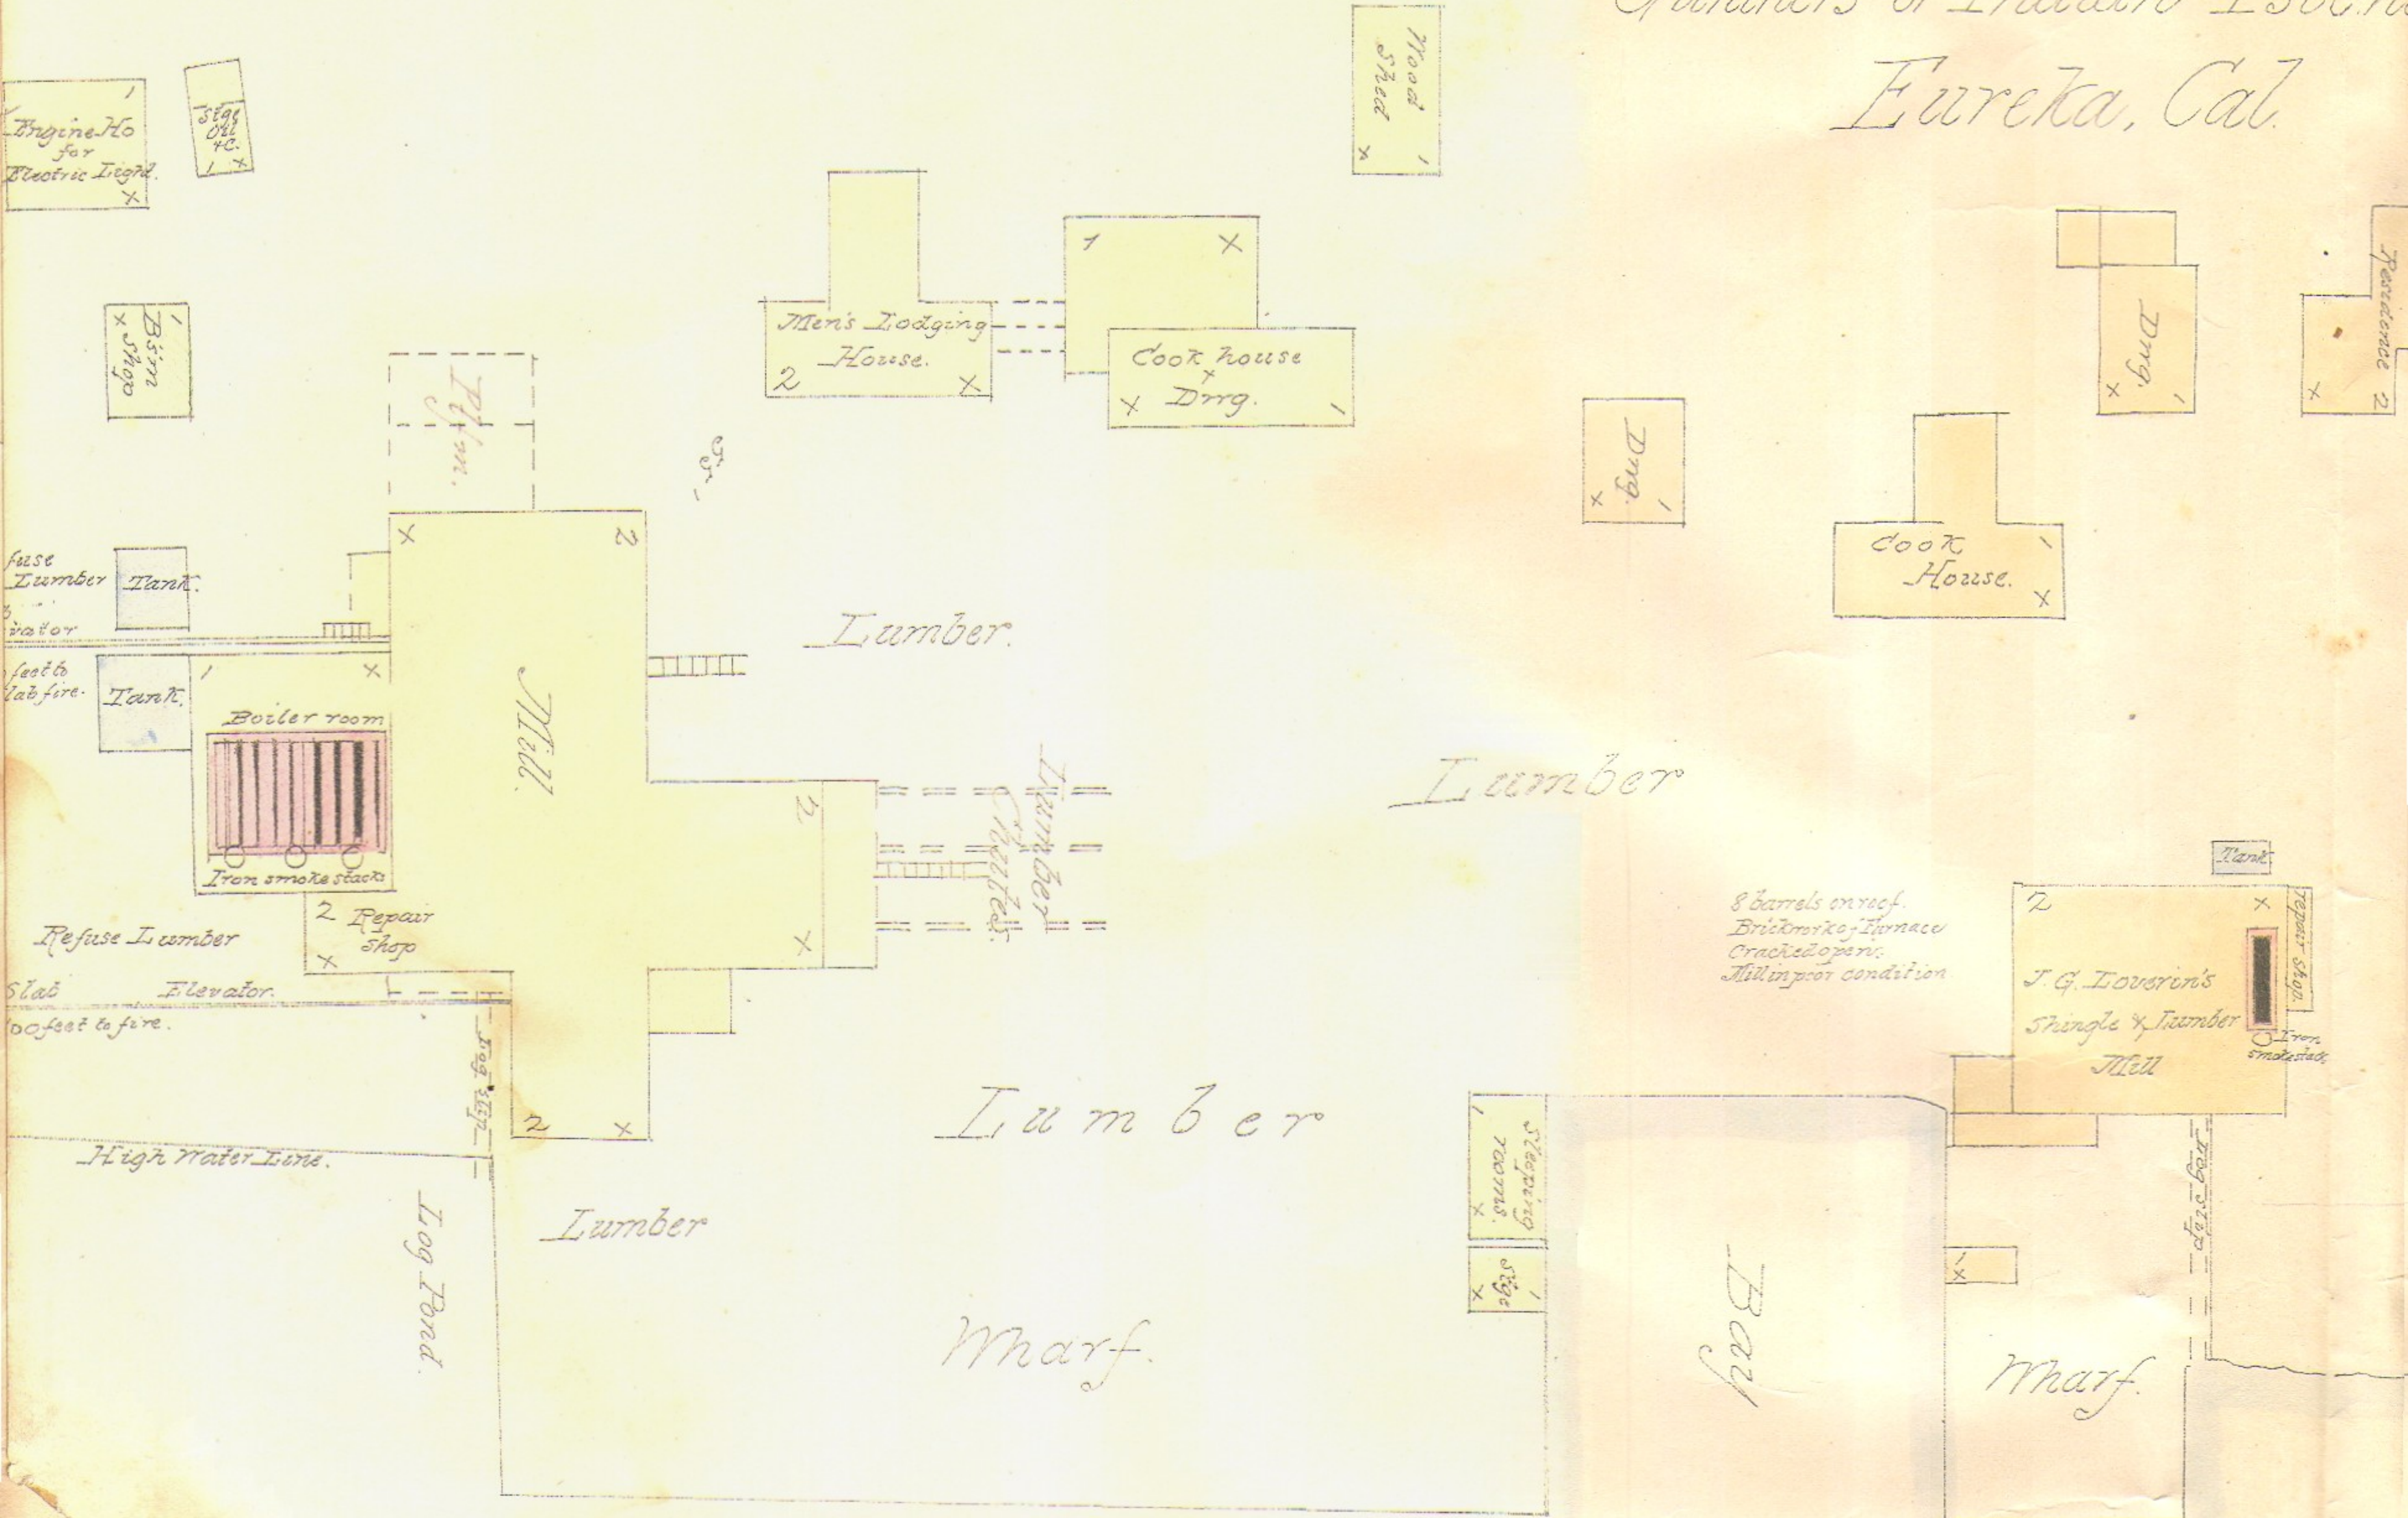

California Redwood Co's
Excelsior Mill Property.

Diagram of Mill
on
Gunthers or Indian Island
Eureka, Cal.

Humboldt Lumber Mill Co.
North Port Station, 7 miles from Arden Cal.
Mill corrugated galvanized iron roof
One Tank adjoining Mill
One Tank over 200 feet fall on Hillside
100' " which have attached to right hand on Mill 2" inch pipes through Mill
connections for hose, both outside and inside 17' diameter fitted. There are pumps
& backwash. Water pipes in every house.

DIAGRAM OF
Flandgan, Brosnan & Co's
Saw Mill.
situate on Humboldt Bay, 1 1/2 miles from P.O.
10 barrels of water on roof with buckets on each
3 " " " with buckets on 2nd floor
4 " " " near Engine room
Ladders to roof on both sides.
Blacksmith shop and slab fire over 100 feet from
Mill kept.